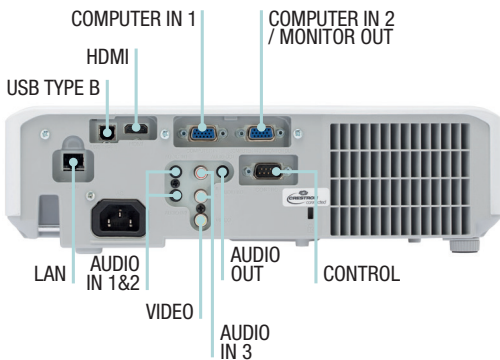

Technical Specifications

- a:** Projection distance
- b:** Lens centre to the higher edge of the screen
- c:** Lens centre to the lower edge of the screen

OPTICAL	
Display Device	0.59 inch (15mm) P-Si TFT x 3
Resolution	WXGA (1280 x 800)
White light output (brightness)	3000 ANSI Lumens (Normal), 2400 ANSI Lumens (Eco), 2010 ANSI Lumens (Eco-2)
Colour light output (colour brightness)	3000 ANSI Lumens (Normal), 2400 ANSI Lumens (Eco), 2010 ANSI Lumens (Eco-2)
Contrast Ratio	2000:1
Built-in Lens	Manual Zoom x 1.2, Manual Focus, f = 19 – 23mm
Lamp wattage	225 W
Lamp life	5000 Hours (Normal) / 10000 Hours (Eco-2)
Diagonal Display Size	30 – 300 inches (60 inches at 1.9m wide)
Distance to Width Ratio: 1	1.5 (Wide), 1.8 (Tele)
Focus Distance	0.9 – 9.6m (Wide), 1.1 – 11.5m (Tele)

CONNECTIONS	
Digital Input	HDMI (HDCP compatible) x 1
Computer Input	15-pin Mini D-sub x 2
Video Input	RCA for composite x 1
Video Output	15-pin mini D-sub x 1
Audio input	3.5mm Stereo Mini Connector x 2, pair RCA (L/R) x 1
Audio output	3.5mm Stereo Mini Connector x 1
Control	9-pin D-sub for RS-232C control x 1
USB	USB Type B (for mouse control) x 1
Wired Network	RJ-45 x 1