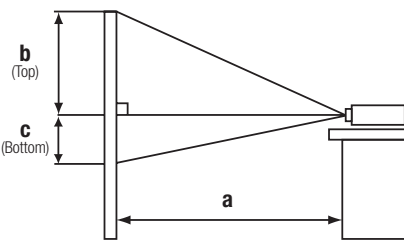

Technical Specifications

- a:** Projection distance
- b:** Lens centre to the higher edge of the screen
- c:** Lens centre to the lower edge of the screen

OPTICAL	
Display Device	0.59 inch (15mm) P-Si TFT x 3
Resolution	WXGA (1280 x 800)
White light output (brightness)	3000 ANSI Lumens (Normal), 2400 ANSI Lumens (Eco), 2010 ANSI Lumens (Eco-2)
Colour light output (colour brightness)	3000 ANSI Lumens (Normal), 2400 ANSI Lumens (Eco), 2010 ANSI Lumens (Eco-2)
Contrast Ratio	2000:1
Built-in Lens	Manual Zoom x 1.2, Manual Focus, f = 19 – 23mm
Lamp wattage	225 W
Lamp life	5000 Hours (Normal) / 10000 Hours (Eco-2)
Diagonal Display Size	30 – 300 inches (60 inches at 1.9m wide)
Distance to Width Ratio: 1	1.5 (Wide), 1.8 (Tele)
Focus Distance	0.9 – 9.6m (Wide), 1.1 – 11.5m (Tele)

IMAGE SIZE 4:3 (FROM PROJECTOR'S LENS END)				
Screen size (diagonal)	Projection distance (a)		Screen height (cm)	
	Wide (m)	Tele (m)	b (top)	c (bottom)
30" (0.8 m)	1.0	1.3	42	3
60" (1.5 m)	2.1	2.6	85	7
80" (2.0 m)	2.9	3.4	113	9
100" (2.5 m)	3.6	4.3	142	11
120" (3.0 m)	4.3	5.2	170	13
200" (5.1 m)	5.2	8.7	283	22
300" (7.6 m)	10.9	13.1	425	33